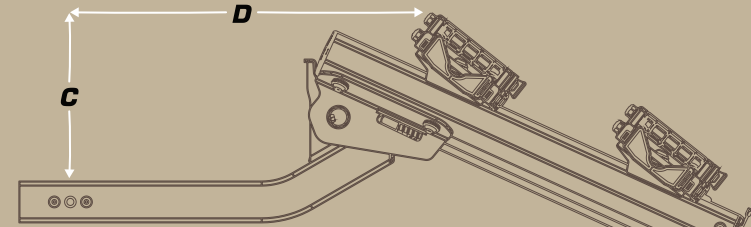

# GuideRail Dimension Chart

**STOWED**

**USE**

**OPEN**

Measurement	Stowed	Use	Open
A	15.75" (40 cm)	33.5" (82 cm)	X
B	25.25" (64 cm)	13.75" (40 cm)	X
C	X	10.25" (26 cm)	8" (21 cm)
D	7" (18 cm)	13.5" (34 cm)	17" (44 cm)
E	X	15.75" (40 cm)	X

Maximum Width: 59" (150 cm)