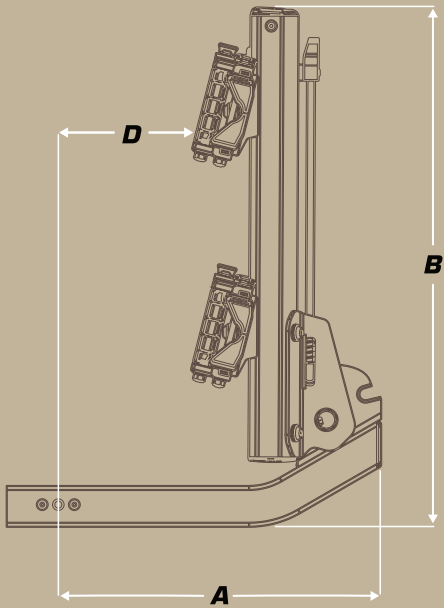

# GuideRail Dimension Chart

**STOWED**

**USE**

**OPEN**

Measurement	Stowed	Use	Open
A	15.75" (40 cm)	33.5" (82 cm)	X
B	25.25" (64 cm)	13.75" (40 cm)	X
C	X	10.25" (26 cm)	8" (21 cm)
D	7" (18 cm)	13.5" (34 cm)	17" (44 cm)
E	X	15.75" (40 cm)	X

Maximum Width: 59" (150 cm)