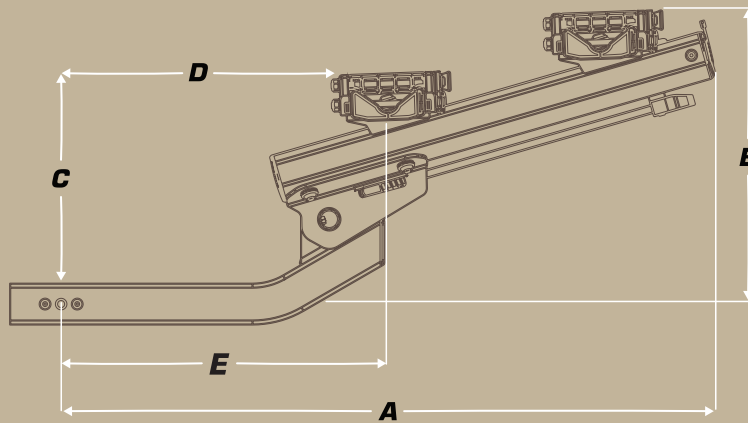

# GuideRail Dimension Chart

**STOWED**

**USE**

**OPEN**

Measurement	Stowed	Use	Open
A	15.75" (40 cm)	33.5" (82 cm)	X
B	25.25" (64 cm)	13.75" (40 cm)	X
C	X	10.25" (26 cm)	8" (21 cm)
D	7" (18 cm)	13.5" (34 cm)	17" (44 cm)
E	X	15.75" (40 cm)	X

Maximum Width: 59" (150 cm)